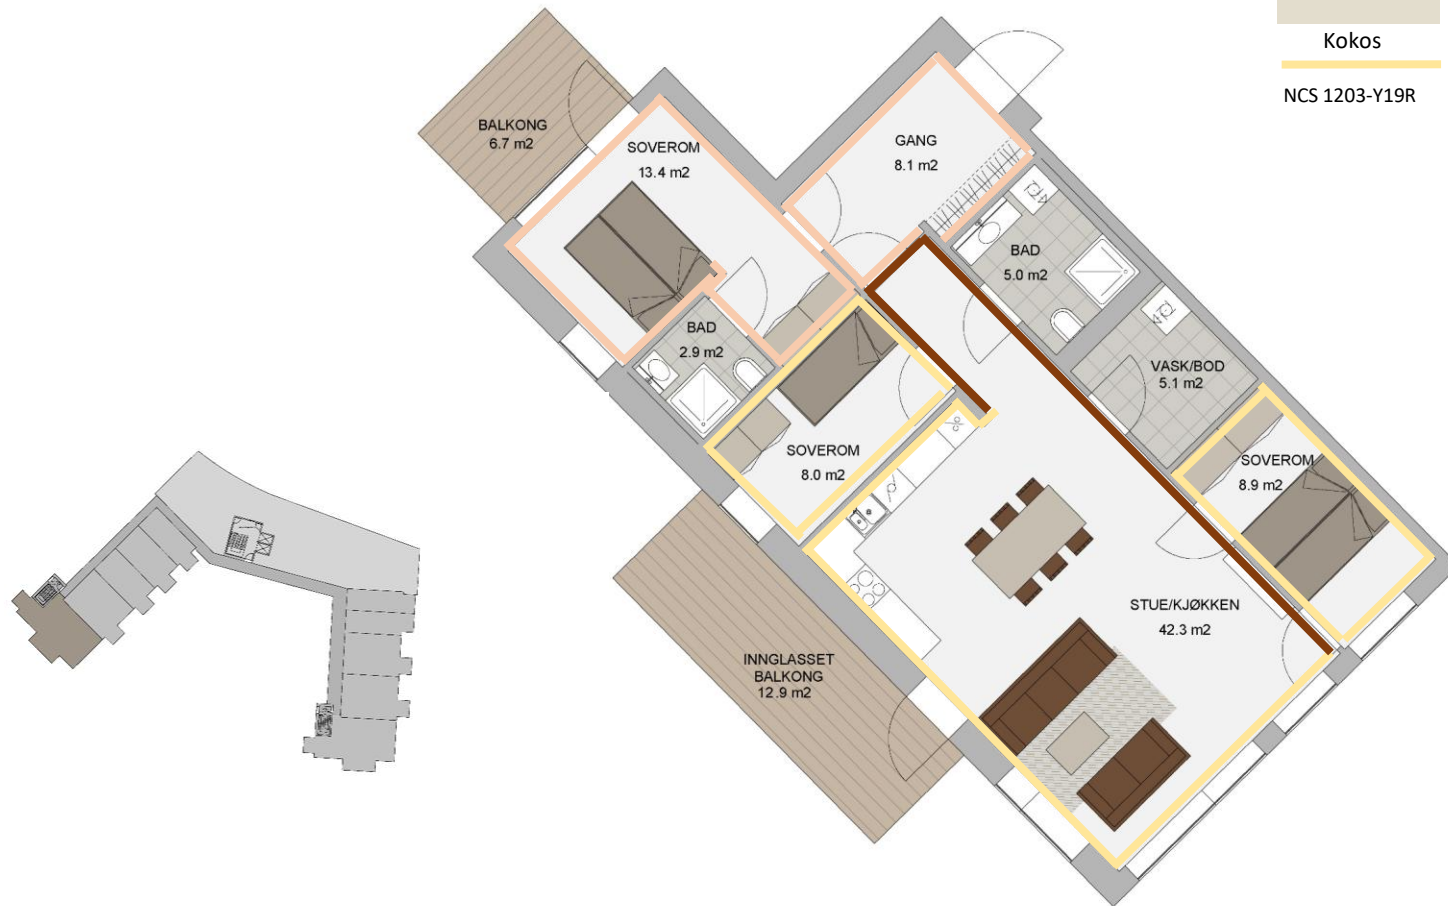

Stil 3

H0410
BRA LEILIGHET 98,6 m²

Alle farger er fra Jotun

Kokos

NCS 1203-Y19R

Antwerp Beige

NCS 3105-Y25R

Mellow

NCS 5511-Y59R

iD Click Ultimate 55 |
Contemporary Oak
Natural

Tarkett iQ
Megalit-GREY
BEIGE 0607