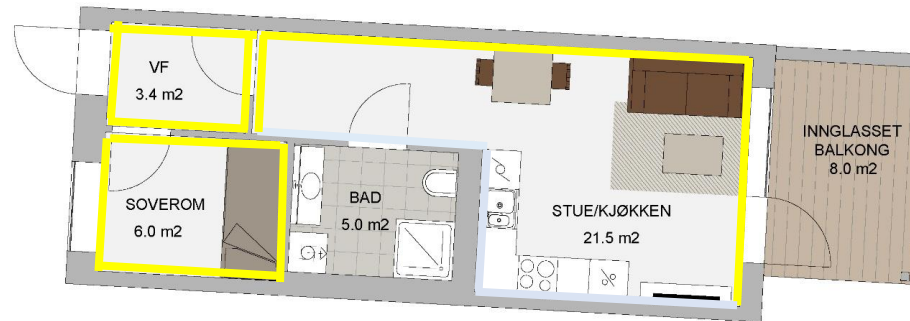

Stil 1

H0302

BRA LEILIGHET 38,0 m²

Alle farger er fra Jotun

Blek sand

NCS S2005-Y20R

Shade

NCS 4505-Y20R

iD Click Ultimate 55 |
Contemporary Oak
Natural