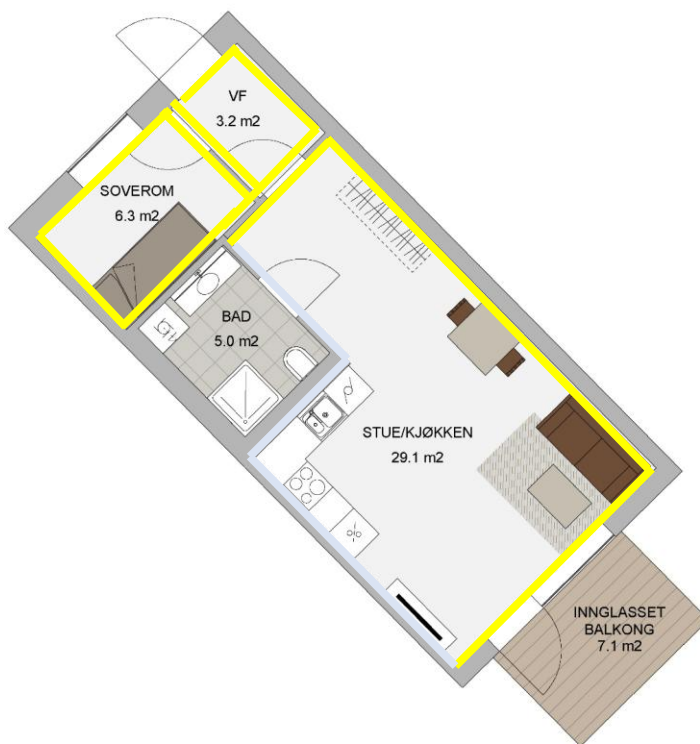

# Stil 1

H0506  
BRA LEILIGHET 46,0 m<sup>2</sup>

Alle farger er fra Jotun

Blek sand

NCS S2005-Y20R

Shade

NCS 4505-Y20R

iD Click Ultimate 55 |  
Contemporary Oak  
Natural