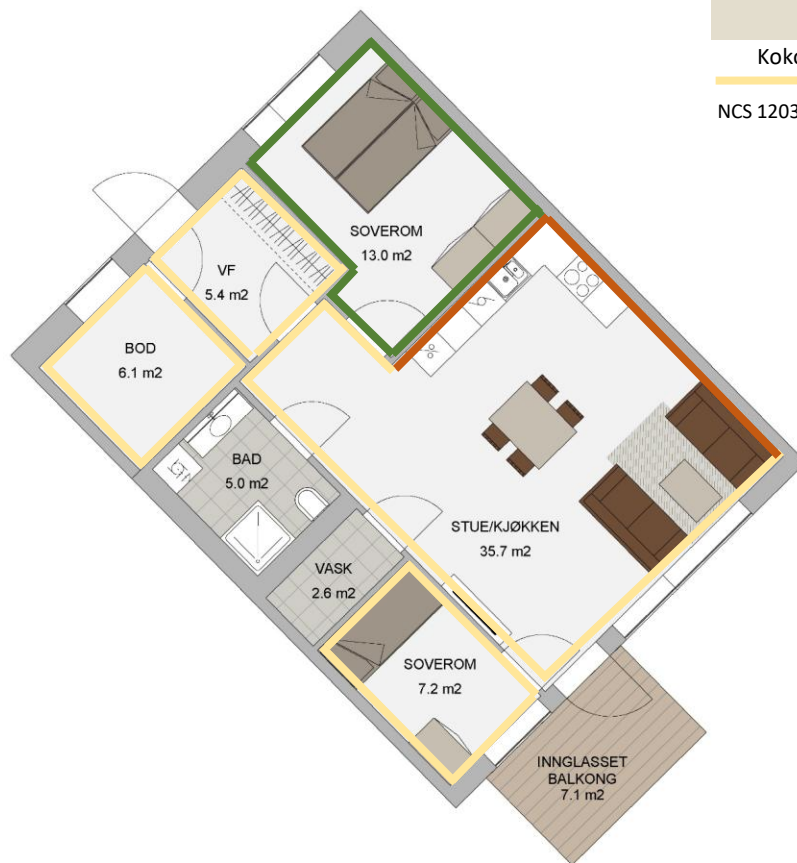

Green Leaf

NCS S5010-G70Y

iD Click Ultimate 55 |  
Contemporary Oak  
Natural

Tarkett iQ  
Megalit-GREY  
BEIGE 0607